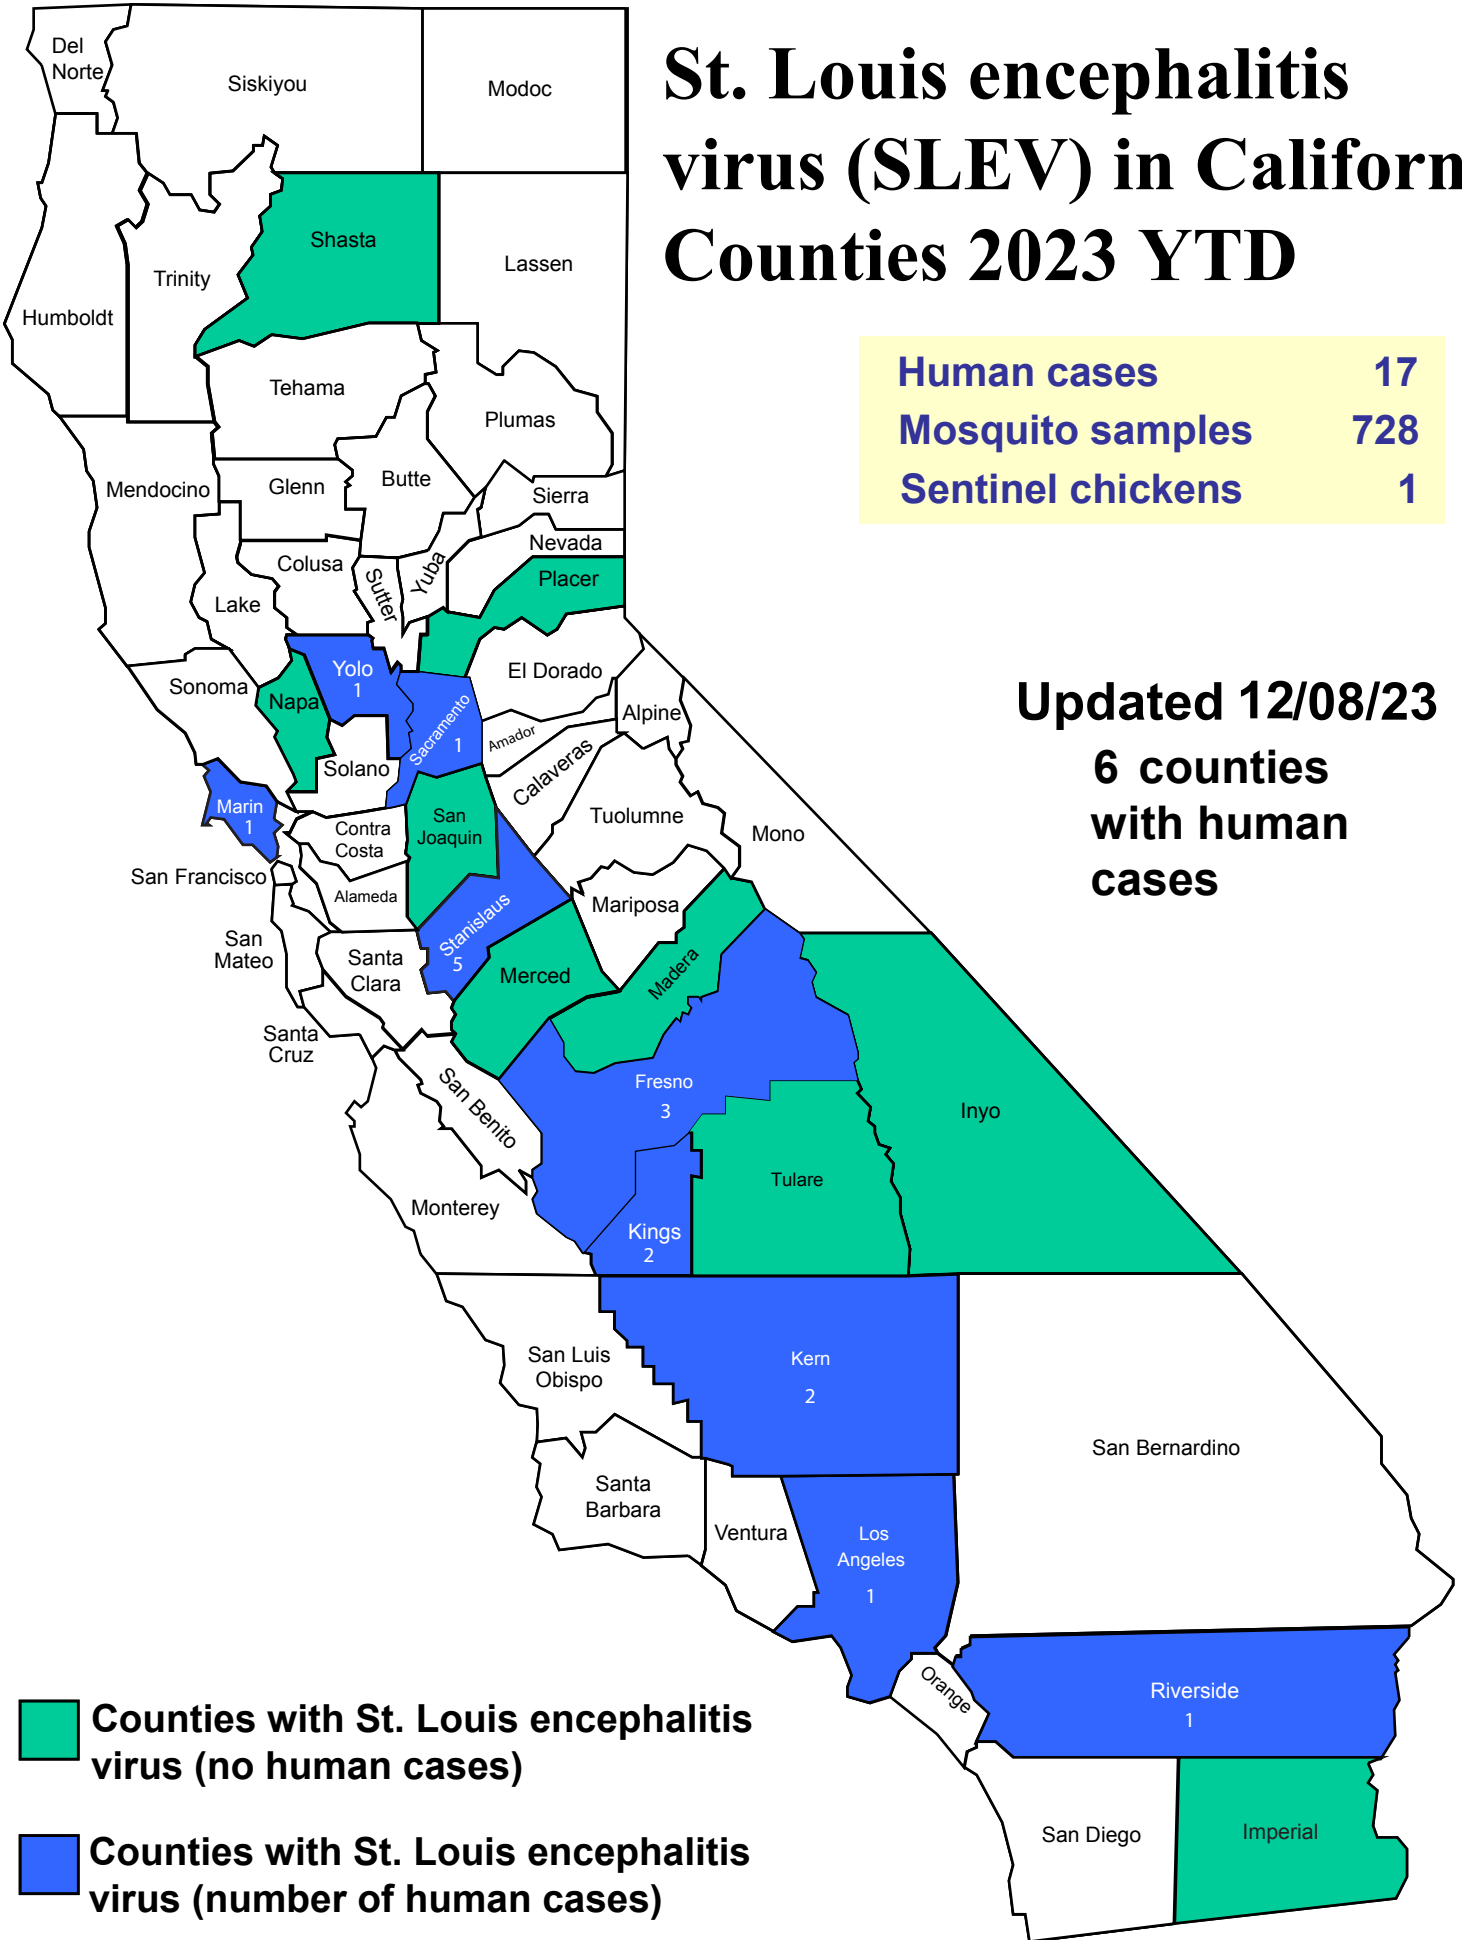

# St. Louis encephalitis virus (SLEV) in California Counties 2023 YTD

Human cases	17
Mosquito samples	728
Sentinel chickens	1

Updated 12/08/23  
6 counties with human cases

■ Counties with St. Louis encephalitis virus (no human cases)

■ Counties with St. Louis encephalitis virus (number of human cases)